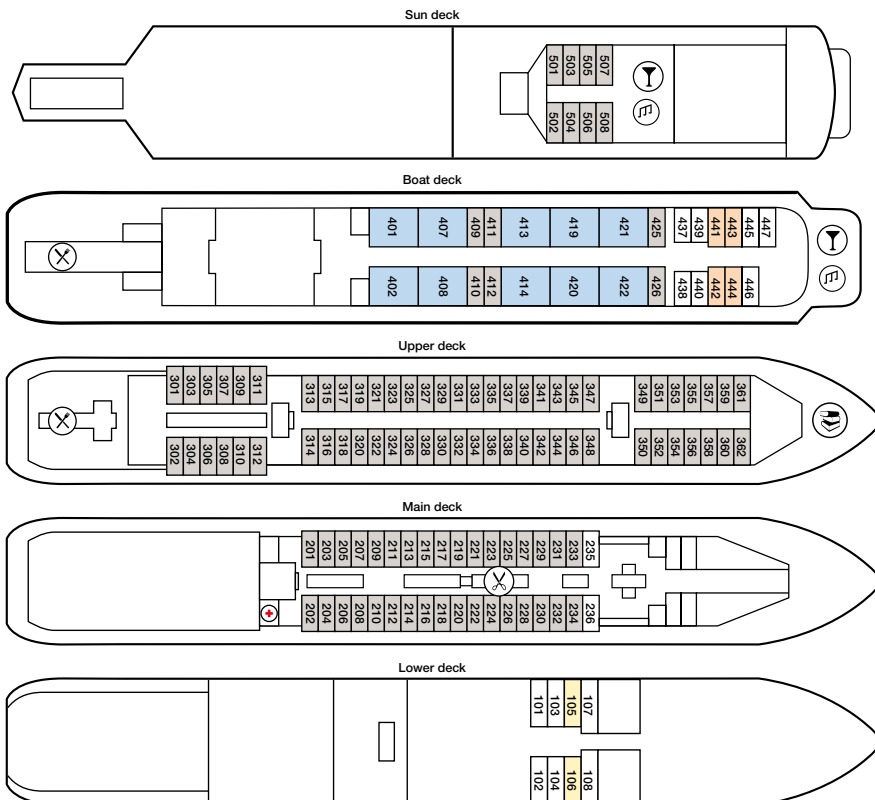

# Deck plan

## M/S Shevchenko

M/S Shevchenko

Restaurant

Bar

Twin Cabin

Built 1991, refurbished 2004, 5 decks, 260 guests.

140 cabins including 7 suites. All cabins are outside with A/C, private bathroom and shower, fridge, picture windows [except main and lower decks – portholes]. On board facilities: 3 walk round open-air promenade decks, 2 restaurants, 2 bars, reading lounge, sun deck, hairdresser's salon, sauna with small swimming pool, solarium, souvenir shop, first aid station.

■ Suite  
 ■ Single cabin  
 ■ Twin cabin  
 ■ Quad cabin

Standard Cabin (approx.) 9 m<sup>2</sup>