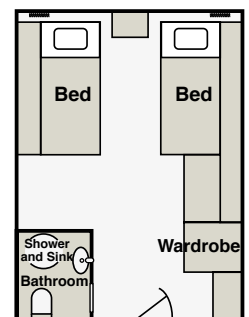

## M/S Shevchenko

M/S Shevchenko

Restaurant

Bar

Twin Cabin

Built 1991, refurbished 2004, 5 decks, 260 guests.

140 cabins including 7 suites. All cabins are outside with A/C, private bathroom and shower, fridge, picture windows [except main and lower decks – portholes]. On board facilities: 3 walk round open-air promenade decks, 2 restaurants, 2 bars, reading lounge, sun deck, hairdresser's salon, sauna with small swimming pool, solarium, souvenir shop, first aid station.

■ Suite  
 ■ Single cabin  
 ■ Twin cabin  
 ■ Quad cabin

Standard Cabin (approx.) 9 m<sup>2</sup>