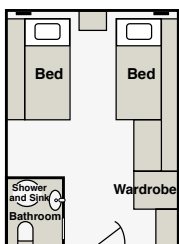

Deck plans

M/S Chernyshevsky, M/S Russ

M/S Chernyshevsky

136 cabins. All cabins are outside with A/C, private bathroom and shower, picture windows [except lower deck – portholes]. On board facilities: 3 walk round open-air promenade decks, 2 restaurants, 2 bars, sun deck, souvenir shop, laundry services, first aid station, ironing room.

Restaurant

Standard Cabin (approx.) 9 m²

Built 1981, refurbished 2007, 5 decks, 255 guests

M/S Russ

146 cabins. All cabins are outside with A/C, private bathroom and shower, picture windows [except lower deck – portholes]. On board facilities: 3 walk round open-air promenade decks, 2 restaurants, 2 bars sun deck, souvenir shop, laundry services, first aid station, ironing room.

Twin Cabin

Standard Cabin (approx.) 9 m²

Built 1987, refurbished 2007, 5 decks, 276 guests