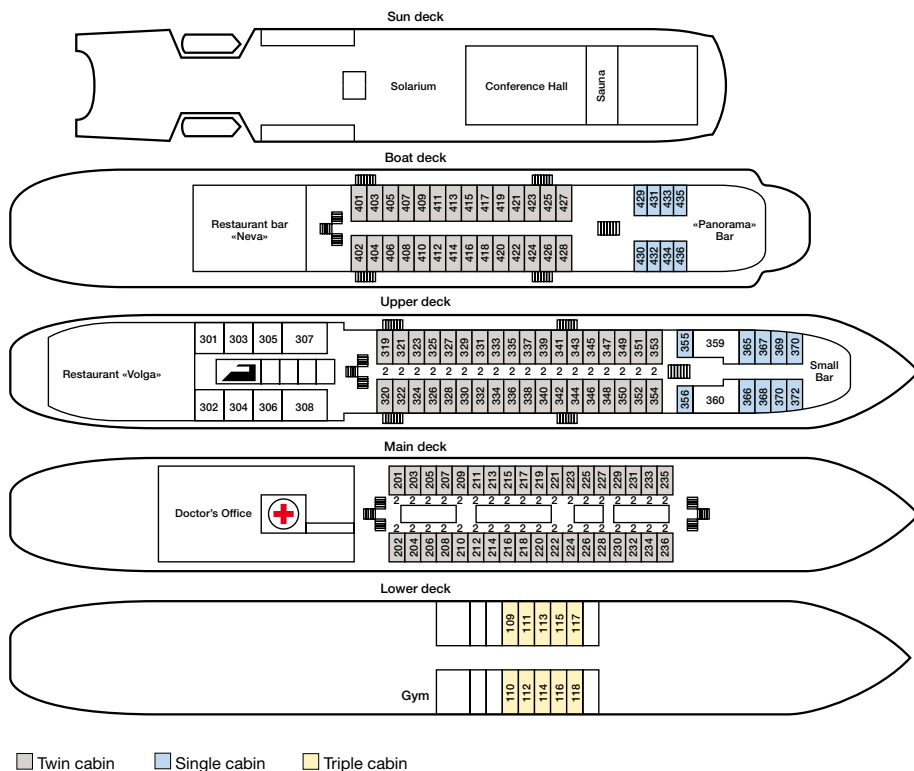

Deck plans

M/S Chernyshevsky, M/S Russ

M/S Chernyshevsky

136 cabins. All cabins are outside with A/C, private bathroom and shower, picture windows [except lower deck – portholes]. On board facilities: 3 walk round open-air promenade decks, 2 restaurants, 2 bars, sun deck, souvenir shop, laundry services, first aid station, ironing room.

Restaurant

Standard Cabin (approx.) 9 m²

Built 1981, refurbished 2007, 5 decks, 255 guests

M/S Russ

146 cabins. All cabins are outside with A/C, private bathroom and shower, picture windows [except lower deck – portholes]. On board facilities: 3 walk round open-air promenade decks, 2 restaurants, 2 bars sun deck, souvenir shop, laundry services, first aid station, ironing room.

Twin Cabin

Standard Cabin (approx.) 9 m²

Built 1987, refurbished 2007, 5 decks, 276 guests