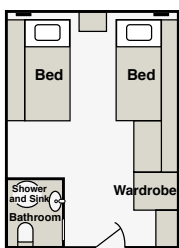

Deck plans

M/S Chernyshevsky, M/S Russ

M/S Chernyshevsky

136 cabins. All cabins are outside with A/C, private bathroom and shower, picture windows [except lower deck – portholes]. On board facilities: 3 walk round open-air promenade decks, 2 restaurants, 2 bars, sun deck, souvenir shop, laundry services, first aid station, ironing room.

Restaurant

Standard Cabin (approx.) 9 m²

Built 1981, refurbished 2007, 5 decks, 255 guests

M/S Russ

146 cabins. All cabins are outside with A/C, private bathroom and shower, picture windows [except lower deck – portholes]. On board facilities: 3 walk round open-air promenade decks, 2 restaurants, 2 bars sun deck, souvenir shop, laundry services, first aid station, ironing room.

Twin Cabin

Standard Cabin (approx.) 9 m²

Built 1987, refurbished 2007, 5 decks, 276 guests